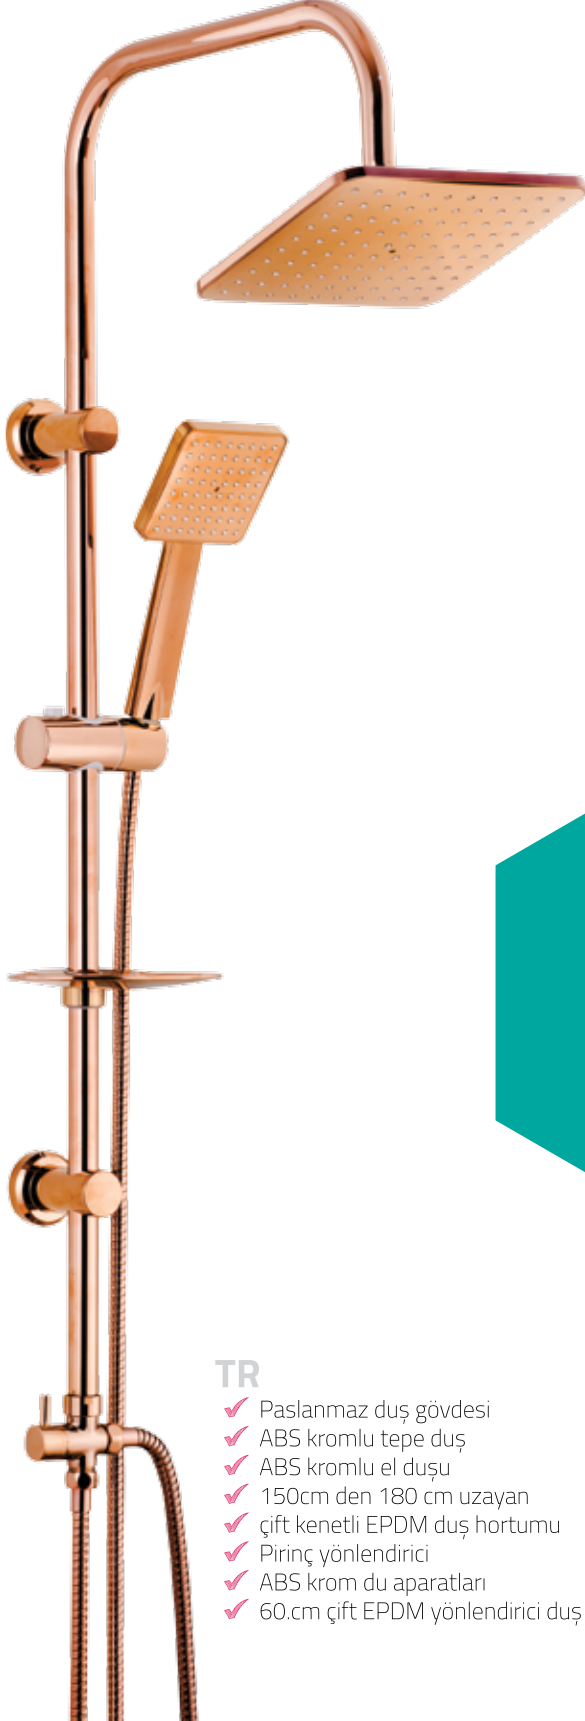

WATER SAVING

INSIDE 360°
ROTARY TYPE

SPIRAL CARRY
CAPACITY

SMG
Take the quality

Code
2022

5
pcs

DAMLA

TR

- ✓ Paslanmaz duş gövdesi
- ✓ ABS kromlu tepe duş
- ✓ ABS kromlu el duşu
- ✓ 150cm den 180 cm uzayan
- ✓ çift kenetli EPDM duş hortumu
- ✓ Piriç yönlendirici
- ✓ ABS krom du aparatları
- ✓ 60.cm çift EPDM yönlendirici duş hortumu

EN

- ✓ Stainless steel shower body
- ✓ ABS chromed top shower
- ✓ ABS chromed shower hand
- ✓ Extendible from 150 cm to 180 cm, double lock, EPDM shower hose
- ✓ Brass diverter
- ✓ ABS chromed shower parts
- ✓ 60 cm, EPDM double lock shower hose